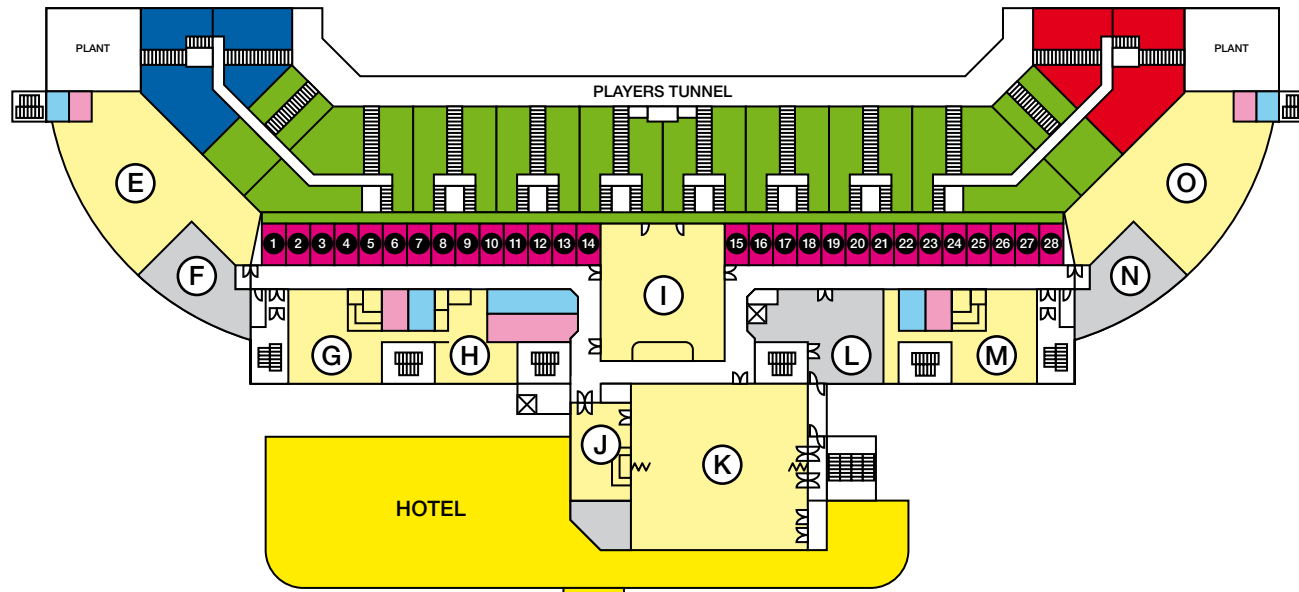

### CONTROL & PRESS LEVEL 4

### DIRECTORS LEVEL 2

### HOSPITALITY LEVEL 1

- Ⓐ TROPHY ROOM
- Ⓑ DIRECTORS LOUNGE
- Ⓒ BOARDROOM
- Ⓓ EXECUTIVE LOUNGE
  
- Ⓔ 1871 SUITE
- Ⓕ KITCHEN
- Ⓖ KENNET ROOM
- Ⓗ THAMES ROOM
- Ⓘ ROYAL SUITE
- Ⓙ WINDSOR LOUNGE
- Ⓚ PRINCESS SUITE
- Ⓛ KITCHEN
- Ⓜ LODDON ROOM
- Ⓝ KITCHEN
- Ⓞ PREMIER SUITE
- ① - ②⑧ EXECUTIVE BOXES
  
- GENTS ● LADIES