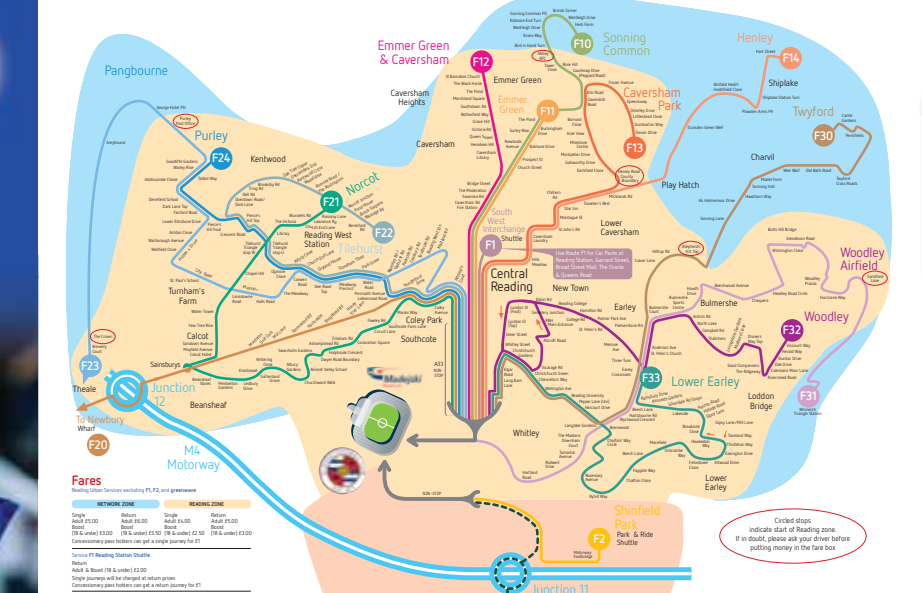

match day buses

to and from
Madejski Stadium
Home of Reading FC
2019-2020 season

EXACT FARE PLEASE
Our drivers do not carry change