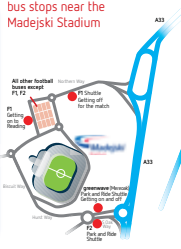

F1 Reading Station Shuttle

To Station	Bus	From Station
15:00	15:00	15:00
15:30	15:30	15:30
16:00	16:00	16:00

Where kick off times differ from those shown, buses will run the appropriate minutes earlier or later to compensate.

For example:

13:30
buses will be 15 mins earlier than for 15:00 kick off

16:00
buses will be 1 hour later than for 15:00 kick off

17:15
buses will be 2 1/2 hours later than for 15:00 kick off

F20 Newbury Wharf

To Station	Bus	From Station
15:00	15:00	15:00
15:30	15:30	15:30
16:00	16:00	16:00

F24 Purley

To Station	Bus	From Station
15:00	15:00	15:00
15:30	15:30	15:30
16:00	16:00	16:00

F33 Lower Earley

To Station	Bus	From Station
15:00	15:00	15:00
15:30	15:30	15:30
16:00	16:00	16:00

F12 Emmer Green and Caversham

To Station	Bus	From Station
15:00	15:00	15:00
15:30	15:30	15:30
16:00	16:00	16:00

F21 Norcot

To Station	Bus	From Station
15:00	15:00	15:00
15:30	15:30	15:30
16:00	16:00	16:00

F30 Twyford, Woodley, Earley Gate

To Station	Bus	From Station
15:00	15:00	15:00
15:30	15:30	15:30
16:00	16:00	16:00

F31 Winnesh Triangle & Woodley

To Station	Bus	From Station
15:00	15:00	15:00
15:30	15:30	15:30
16:00	16:00	16:00

F10 Sonning Common

To Station	Bus	From Station
15:00	15:00	15:00
15:30	15:30	15:30
16:00	16:00	16:00

F22 Tinkhast

To Station	Bus	From Station
15:00	15:00	15:00
15:30	15:30	15:30
16:00	16:00	16:00

F31 Winnesh Triangle & Woodley

To Station	Bus	From Station
15:00	15:00	15:00
15:30	15:30	15:30
16:00	16:00	16:00

F32 Woodley

To Station	Bus	From Station
15:00	15:00	15:00
15:30	15:30	15:30
16:00	16:00	16:00

F11 Emmer Green

To Station	Bus	From Station
15:00	15:00	15:00
15:30	15:30	15:30
16:00	16:00	16:00

F23 Theale and Pangbourne

To Station	Bus	From Station
15:00	15:00	15:00
15:30	15:30	15:30
16:00	16:00	16:00

F32 Woodley

To Station	Bus	From Station
15:00	15:00	15:00
15:30	15:30	15:30
16:00	16:00	16:00

F14 Henley-on-Thames

To Station	Bus	From Station
15:00	15:00	15:00
15:30	15:30	15:30
16:00	16:00	16:00

Stadium Information

Tel: 0118 968 1100
Ticket office: 0118 968 1313
Email: supporterservices@readingfc.co.uk
Web: www.readingfc.co.uk

bus times & other info
www.reading-buses.co.uk
0118 959 4000
customerservices@reading-buses.co.uk

Reading bus shop in Broad Street Mall
Monday to Saturday 9am - 5:30pm

local & national travel planning
0871 202 21 33
www.travelinefirst.co.uk
www.reading-travelinfo.co.uk