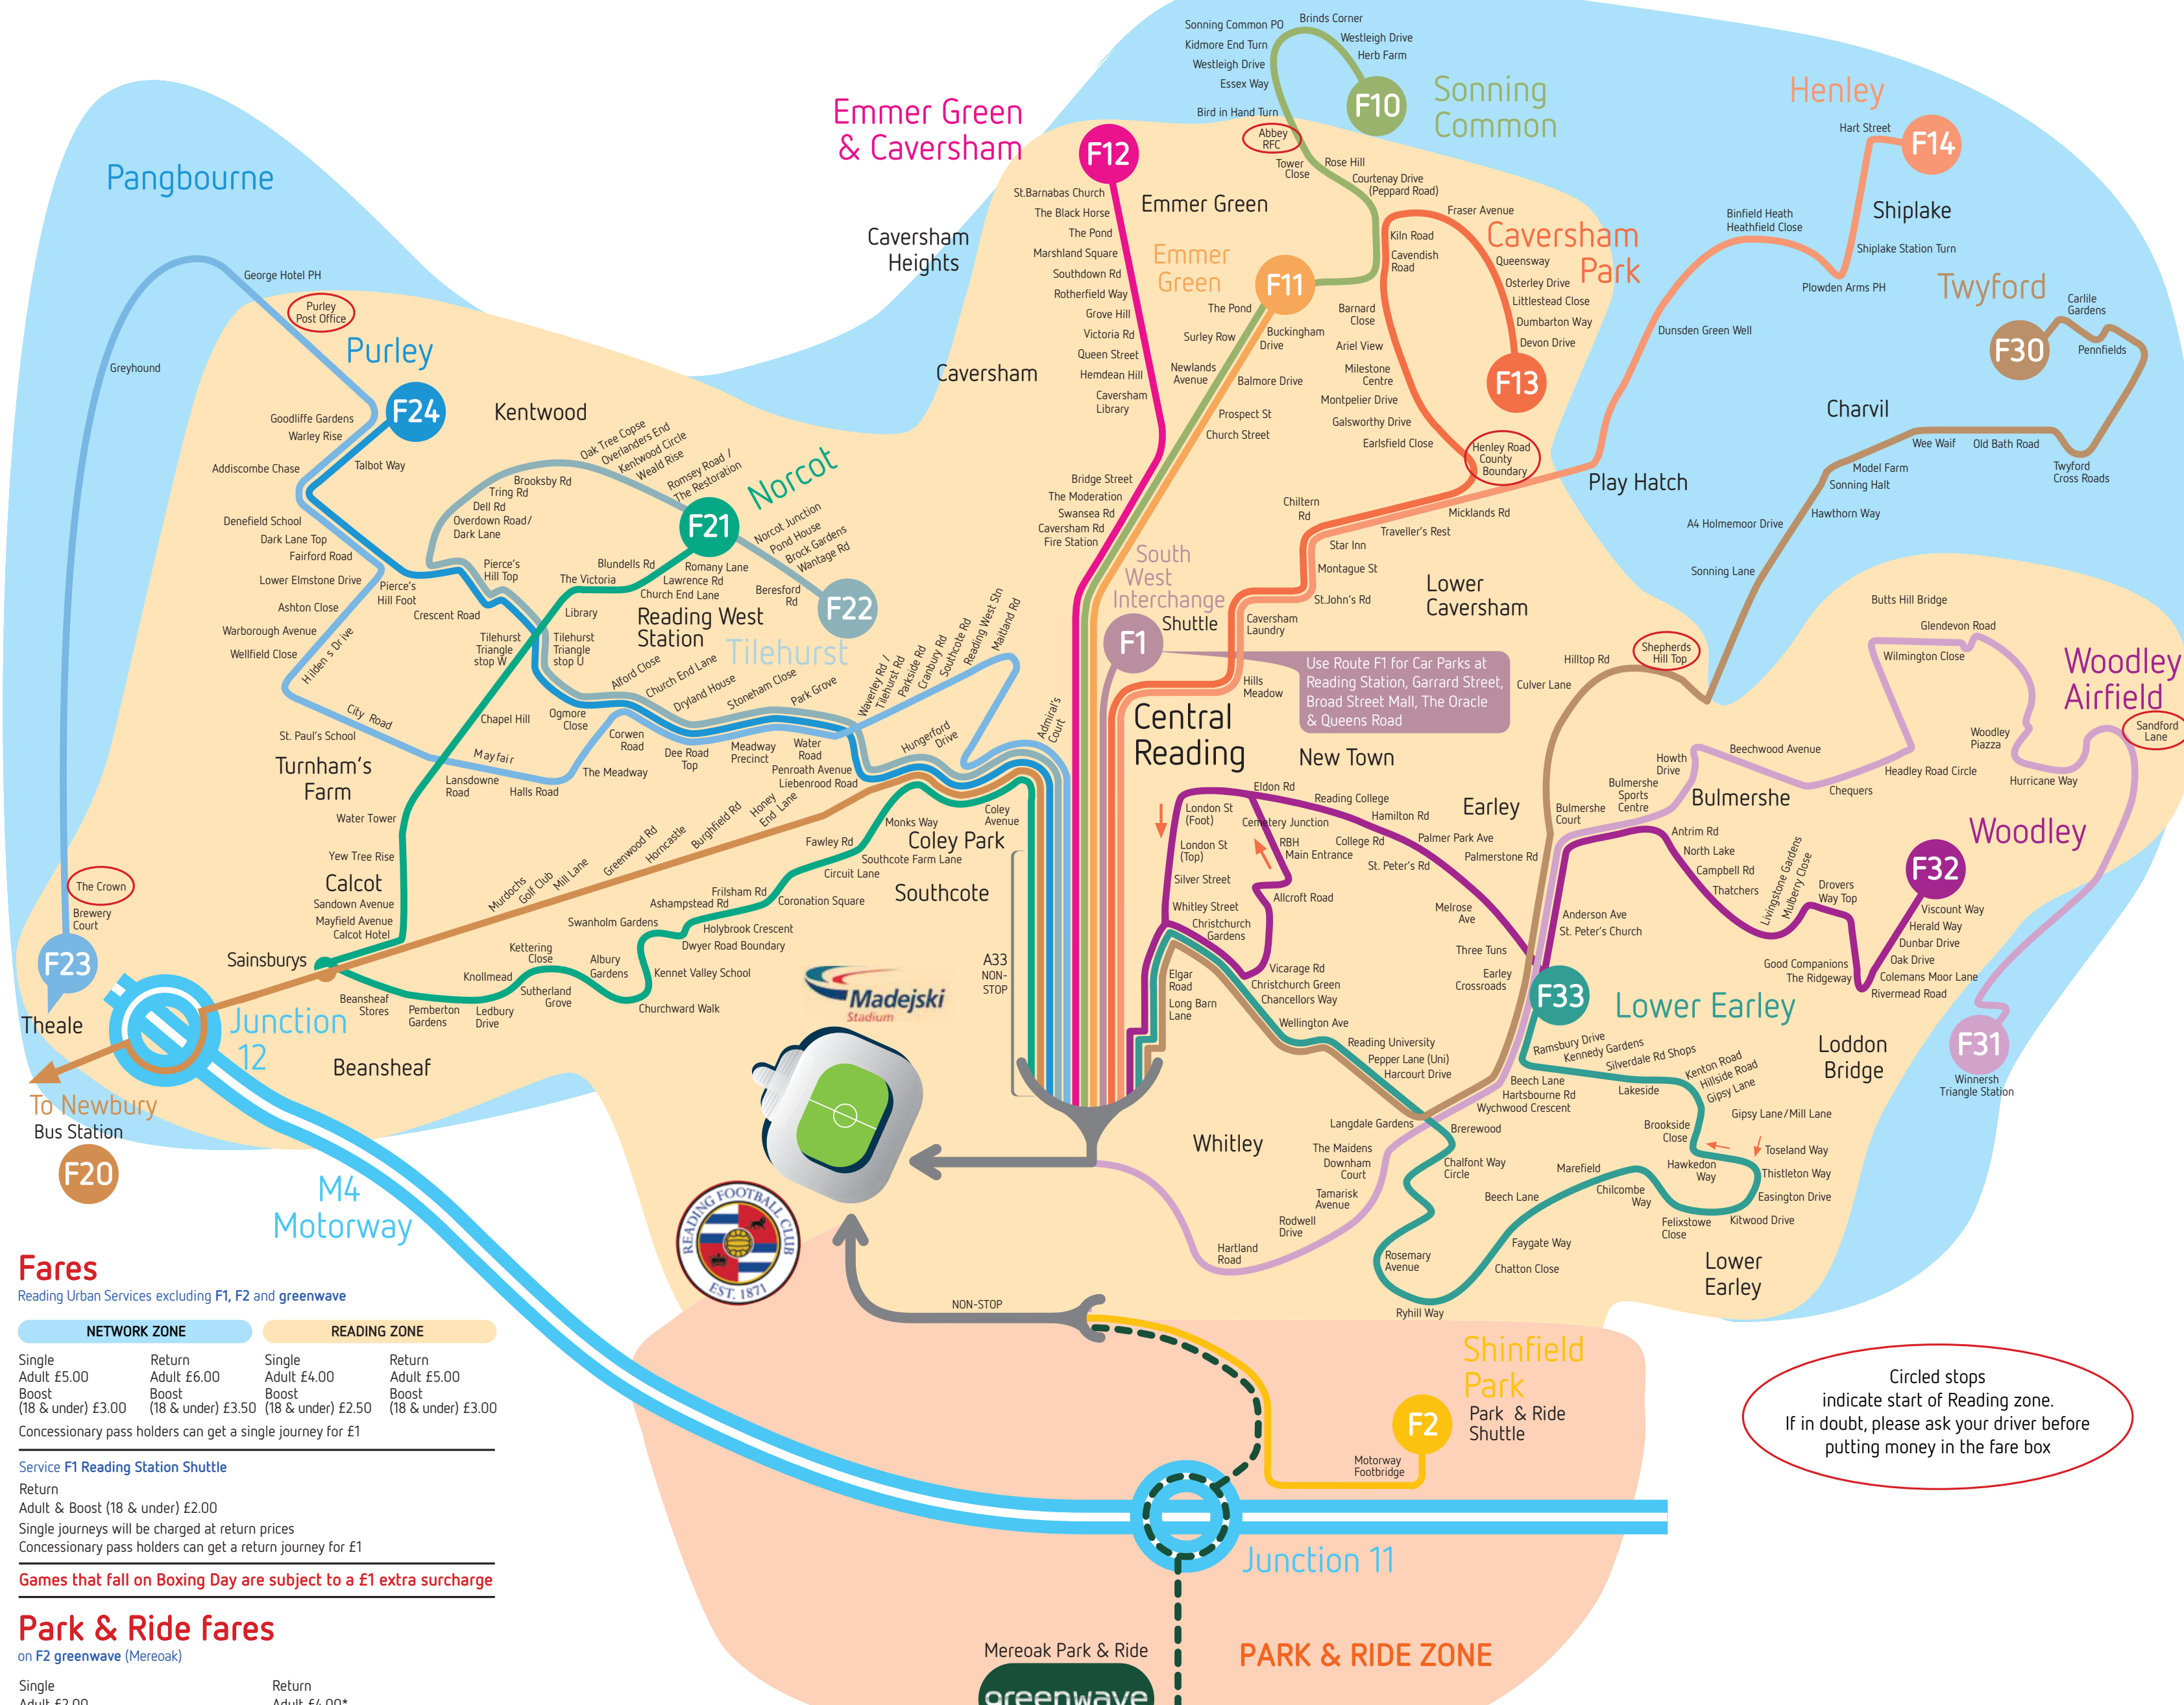

match day buses

to and from
Madejski Stadium
Home of Reading FC
2017-2018 season

Fares

Reading Urban Services excluding F1, F2 and greenwave

NETWORK ZONE		READING ZONE	
Single Adult £5.00	Return Adult £8.00	Single Adult £4.00	Return Adult £5.00
Boost (18 & under) £3.00	Boost (18 & under) £3.50	Boost (18 & under) £2.50	Boost (18 & under) £3.00

Concessionary pass holders can get a single journey for £1

Service F1 Reading Station Shuttle
Return Adult & Boost (18 & under) £2.00
Single journeys will be charged at return prices
Concessionary pass holders can get a return journey for £1

Games that fall on Boxing Day are subject to a £1 extra surcharge

Park & Ride fares

on F2 greenwave (Mereok)

Single Adult £2.00	Return Adult £4.00*
Boost (18 & under) £1.30	Boost (18 & under) £2.00
Group - Up to 5 people: £5.00*	

* These Mereok tickets include a barcode to exit the car park

App Store Google play

EXACT FARE PLEASE
Our drivers do not carry change

simplyMatchday smartcards

No need for you to carry cash and worry about the exact fare again. Our new simplyMatchday smartcards give you all day travel on football match days including non-football buses (except F1 shuttle smartcards).

You can order and top-up your smartcard from our website reading-buses.co.uk

SHUTTLE	
only valid on F1 Shuttle	
Prices for a 5-day smartcard	
Adult £10.00	Under 19s £10.00

READING ZONE	
any football bus & other service bus within the yellow zone	
Prices for a 5-day smartcard	
Adult £25.00	Under 19s £15.00

NETWORK ZONE	
any football bus & other service bus within the blue zone	
Prices for a 5-day smartcard	
Adult £30.00	Under 19s £17.50